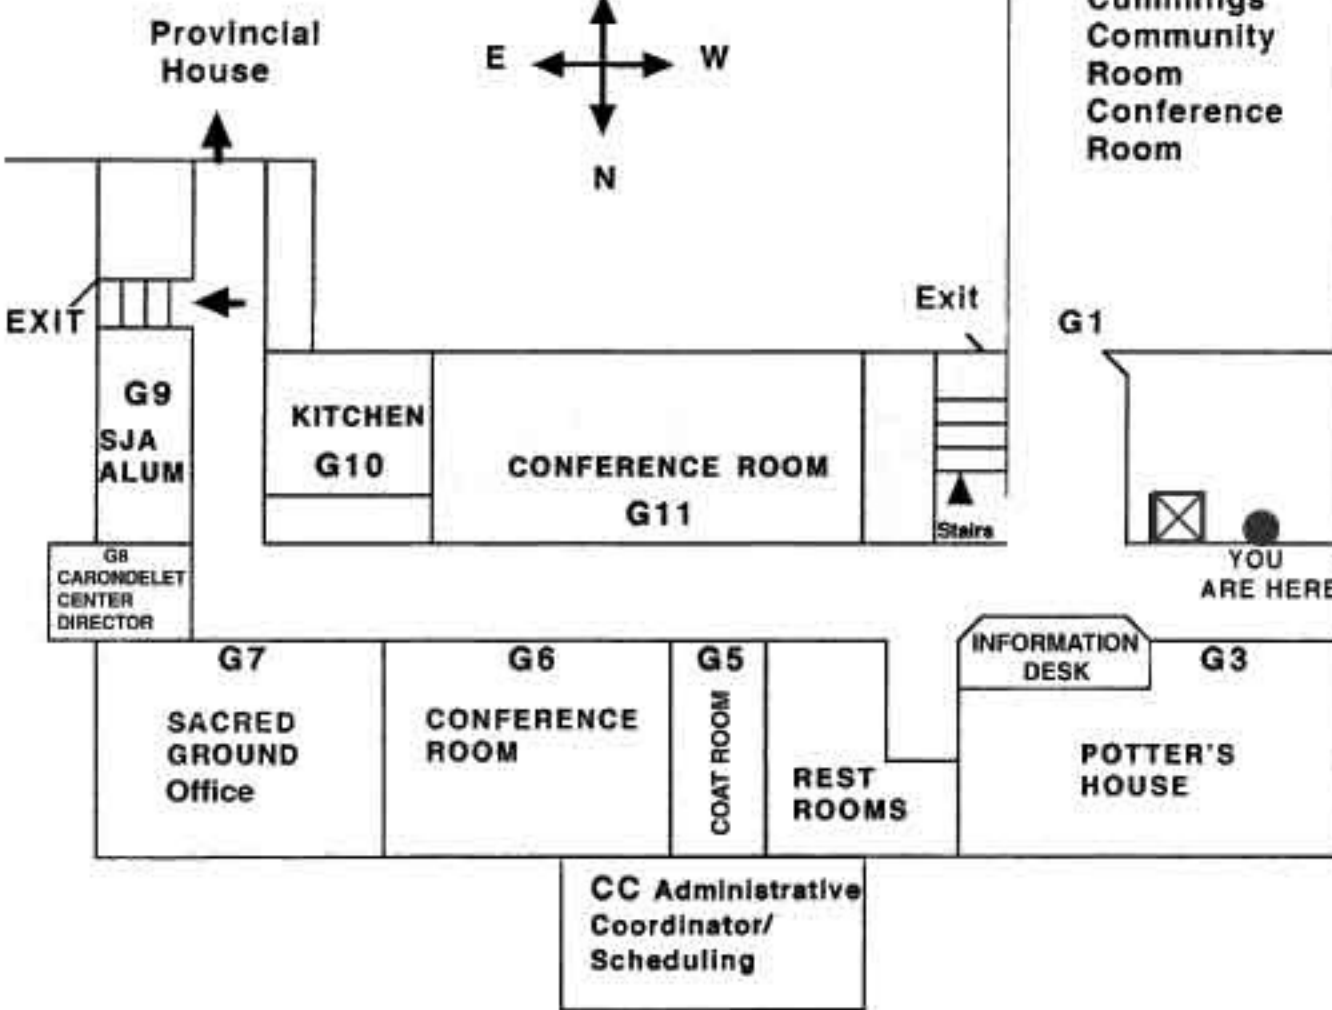

GARDEN LEVEL CARONDELET CENTER

LEGEND

-  Elevator
- G1 Cummings Community Room
- G3 Potter's House
Jean Nelson, CSJ
- G5 Scheduling and Coat Room
Administrative Coordinator Office
Sally Bandt
- G6 Conference Room
- G7 Sacred Ground Office
Michele Krawoski
Delores Olson
Kay Frederickson
- G8 Carondelet Center Director
Susan Wagner
- G9 St. Joseph Alum. Association
- G10 Kitchen (Vending Machines)
- G11 Conference Room